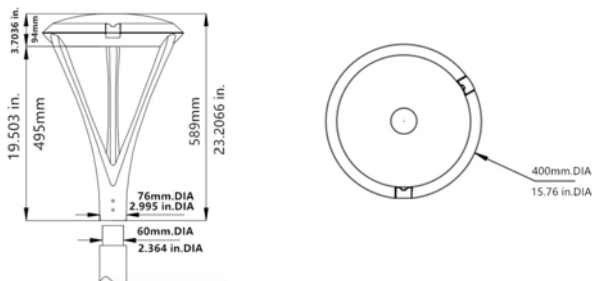

DIMENSIONAL DRAWING