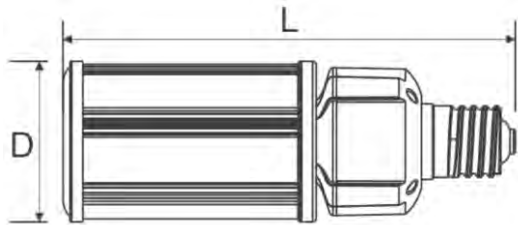

**SPECIFICATIONS**

MODEL	WATT (W)	LUMEN (LM)	LUMEN (LM/W)	CRI (RA)	PF	VOLTAGE (V)	CCT (K)	BEAM ANGLE	WEIGHT	IP	EQUAL TO	BASE
OMG5-CN-15	15	1950	130	>80	>0.9	100-277	1900-6500	360°	N 0.64lbs G 0.73lbs	64	50W HPS MHL HID	E26/E27/E39
OMG5-CN-19	19	2470	130	>80	>0.9	100-277	1900-6500	360°	N 0.66lbs G 0.77lbs	64	75W HPS MHL HID	E26/E27/E39
OMG5-CN-24	24	3120	130	>80	>0.9	100-277	1900-6500	360°	N 0.77lbs G 0.88lbs	64	100W HPS MHL HID	E26/E27/E39
OMG5-CN-27	27	3780	130	>80	>0.9	100-277	1900-6500	360°	N 1.43lbs G 1.65lbs	64	125W HPS MHL HID	E26/E27/E39/EX39/E40
OMG5-CN-36	36	5040	130	>80	>0.9	100-277	1900-6500	360°	N 1.70lbs G 1.87lbs	64	150W HPS MHL HID	E26/E27/E39/EX39/E40
OMG5-CN-45	45	6300	130	>80	>0.9	100-277	1900-6500	360°	N 1.87lbs G 2.09lbs	64	175W HPS MHL HID	E26/E27/E39/EX39/E40
OMG5-CN-54	54	7560	130	>80	>0.9	100-277	1900-6500	360°	N 1.98lbs G 2.20lbs	64	250W HPS MHL HID	E26/E27/E39/EX39/E40

**DIMENSIONS**

D (Ø) x L (inch)

WATT	E26	E27	E39	EX39	E40
15	Ø2.52x5.75"	Ø2.52x5.70"	Ø2.52x6.34"	--	--
19	Ø2.52x6.14"	Ø2.52x6.10"	Ø2.52x6.73"	--	--
24	Ø2.52x6.73"	Ø2.52x6.69"	Ø2.52x7.32"	--	--
27	Ø3.43x7.96"	Ø3.43x8.07"	Ø3.43x8.51"	Ø3.43x8.59"	Ø3.43x8.87"
36	Ø3.43x8.98"	Ø3.43x9.06"	Ø3.43x9.53"	Ø3.43x9.61"	Ø3.43x9.69"
45	Ø3.43x10.16"	Ø3.43x10.28"	Ø3.43x10.71"	Ø3.43x10.79"	Ø3.43x10.91"
54	Ø3.43x10.16"	Ø3.43x10.28"	Ø3.43x10.71"	Ø3.43x10.79"	Ø3.43x10.91"