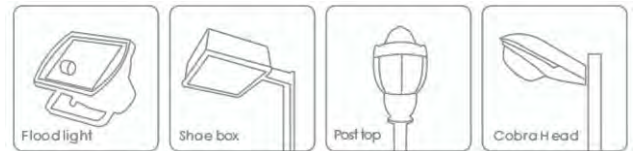

APPLICATIONS