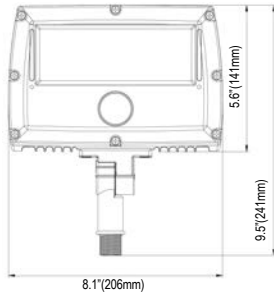

## SPECIFICATIONS

MODEL	WATT (W)	LUMEN (LM)	(LM/W)	CRI (RA)	PF	VOLTAGE (V)	NEMA TYPE	BEAM PATTERN	CCT (K)	DIMENSION	WEIGHT	IP	DIMMING
OMC6-FL-20	20	2518	126	>80	>0.9	120-277	7H6V	WIDE	4000, 5000	206x141x74mm/8.1x5.6x2.9"	2.5kg/5.5lbs	67	1-10V
OMC6-FL-30	30	3630	121	>80	>0.9	120-277	7H6V	WIDE	4000, 5000	206x141x74mm/8.1x5.6x2.9"	2.6kg/5.7lbs	67	1-10V
OMC6-FL-50	50	6250	125	>80	>0.9	120-277	7H6V	WIDE	4000, 5000	280x194x95mm/10.8x7.6x3.7"	4.7kg/10.4lbs	67	1-10V
OMC6-FL-70	70	8420	120	>80	>0.9	120-277	7H6V	WIDE	4000, 5000	280x194x95mm/10.8x7.6x3.7"	5.1kg/11.2lbs	67	1-10V
OMC6-FL-80	80	10080	126	>80	>0.9	120-277	7H6V	WIDE	4000, 5000	366x255x125mm/14.4x10.0x4.9"	7.6kg/16.8lbs	67	1-10V
OMC6-FL-100	100	12600	126	>80	>0.9	120-277	7H6V	WIDE	4000, 5000	366x255x125mm/14.4x10.0x4.9"	7.9kg/17.4lbs	67	1-10V
OMC6-FL-120	120	14520	121	>80	>0.9	120-277	7H6V	WIDE	4000, 5000	366x255x125mm/14.4x10.0x4.9"	8.5kg/18.7lbs	67	1-10V
OMC6-FL-150	150	18150	121	>80	>0.9	120-277	7H6V	WIDE	4000, 5000	366x255x125mm/14.4x10.0x4.9"	8.8kg/19.4lbs	67	1-10V
OMC6-FL-200	200	25600	128	>80	>0.9	120-277	7H6V	WIDE	4000, 5000	478x339x519mm/18.8x13.3x5.6"	11.6kg/25.6lbs	67	1-10V
OMC6-FL-240	240	30240	126	>80	>0.9	120-277	7H6V	WIDE	4000, 5000	478x339x519mm/18.8x13.3x5.6"	12.3kg/27.1lbs	67	1-10V
OMC6-FL-300	300	37500	125	>80	>0.9	120-277	7H6V	WIDE	4000, 5000	478x339x519mm/18.8x13.3x5.6"	12.9kg/28.4lbs	67	1-10V

## DIMENSIONS