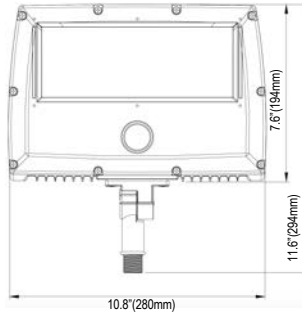

## SPECIFICATIONS

MODEL	WATT (W)	LUMEN (LM)	(LM/W)	CRI (RA)	PF	VOLTAGE (V)	NEMA TYPE	BEAM PATTERN	CCT (K)	DIMENSION	WEIGHT	IP	DIMMING
OMC6-FL-20	20	2518	126	>80	>0.9	120-277	7H6V	WIDE	4000, 5000	206x141x74mm/8.1x5.6x2.9"	2.5kg/5.5lbs	67	1-10V
OMC6-FL-30	30	3630	121	>80	>0.9	120-277	7H6V	WIDE	4000, 5000	206x141x74mm/8.1x5.6x2.9"	2.6kg/5.7lbs	67	1-10V
OMC6-FL-50	50	6250	125	>80	>0.9	120-277	7H6V	WIDE	4000, 5000	280x194x95mm/10.8x7.6x3.7"	4.7kg/10.4lbs	67	1-10V
OMC6-FL-70	70	8420	120	>80	>0.9	120-277	7H6V	WIDE	4000, 5000	280x194x95mm/10.8x7.6x3.7"	5.1kg/11.2lbs	67	1-10V
OMC6-FL-80	80	10080	126	>80	>0.9	120-277	7H6V	WIDE	4000, 5000	366x255x125mm/14.4x10.0x4.9"	7.6kg/16.8lbs	67	1-10V
OMC6-FL-100	100	12600	126	>80	>0.9	120-277	7H6V	WIDE	4000, 5000	366x255x125mm/14.4x10.0x4.9"	7.9kg/17.4lbs	67	1-10V
OMC6-FL-120	120	14520	121	>80	>0.9	120-277	7H6V	WIDE	4000, 5000	366x255x125mm/14.4x10.0x4.9"	8.5kg/18.7lbs	67	1-10V
OMC6-FL-150	150	18150	121	>80	>0.9	120-277	7H6V	WIDE	4000, 5000	366x255x125mm/14.4x10.0x4.9"	8.8kg/19.4lbs	67	1-10V
OMC6-FL-200	200	25600	128	>80	>0.9	120-277	7H6V	WIDE	4000, 5000	478x339x519mm/18.8x13.3x5.6"	11.6kg/25.6lbs	67	1-10V
OMC6-FL-240	240	30240	126	>80	>0.9	120-277	7H6V	WIDE	4000, 5000	478x339x519mm/18.8x13.3x5.6"	12.3kg/27.1lbs	67	1-10V
OMC6-FL-300	300	37500	125	>80	>0.9	120-277	7H6V	WIDE	4000, 5000	478x339x519mm/18.8x13.3x5.6"	12.9kg/28.4lbs	67	1-10V

## DIMENSIONS

## PACKAGE

WATT	SINGLE CARTON	MASTER CARTON
20/30W	230x170x80mm /9.1x6.7x3.1"	235x345x85mm (2pcs) /9.3x13.6x3.3"
50/70W	300x240x110mm /11.8x9.4x4.3"	305x485x115mm (2pcs) /12x19.1x4.5"
80/100/120/150W	x	400x300x130mm (1pcs) /15.7x11.8x5.1"
200/240/300W	x	500x400x160mm (1pcs) /19.7x15.7x6.3"