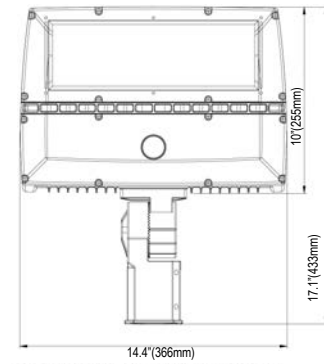

## SPECIFICATIONS

MODEL	WATT (W)	LUMEN (LM)	(LM/W)	CRI (RA)	PF	VOLTAGE (V)	NEMA TYPE	BEAM PATTERN	CCT (K)	DIMENSION	WEIGHT	IP	DIMMING
OMC6-FL-20	20	2518	126	>80	>0.9	120-277	7H6V	WIDE	4000, 5000	206x141x74mm/8.1x5.6x2.9"	2.5kg/5.5lbs	67	1-10V
OMC6-FL-30	30	3630	121	>80	>0.9	120-277	7H6V	WIDE	4000, 5000	206x141x74mm/8.1x5.6x2.9"	2.6kg/5.7lbs	67	1-10V
OMC6-FL-50	50	6250	125	>80	>0.9	120-277	7H6V	WIDE	4000, 5000	280x194x95mm/10.8x7.6x3.7"	4.7kg/10.4lbs	67	1-10V
OMC6-FL-70	70	8420	120	>80	>0.9	120-277	7H6V	WIDE	4000, 5000	280x194x95mm/10.8x7.6x3.7"	5.1kg/11.2lbs	67	1-10V
OMC6-FL-80	80	10080	126	>80	>0.9	120-277	7H6V	WIDE	4000, 5000	366x255x125mm/14.4x10.0x4.9"	7.6kg/16.8lbs	67	1-10V
OMC6-FL-100	100	12600	126	>80	>0.9	120-277	7H6V	WIDE	4000, 5000	366x255x125mm/14.4x10.0x4.9"	7.9kg/17.4lbs	67	1-10V
OMC6-FL-120	120	14520	121	>80	>0.9	120-277	7H6V	WIDE	4000, 5000	366x255x125mm/14.4x10.0x4.9"	8.5kg/18.7lbs	67	1-10V
OMC6-FL-150	150	18150	121	>80	>0.9	120-277	7H6V	WIDE	4000, 5000	366x255x125mm/14.4x10.0x4.9"	8.8kg/19.4lbs	67	1-10V
OMC6-FL-200	200	25600	128	>80	>0.9	120-277	7H6V	WIDE	4000, 5000	478x339x519mm/18.8x13.3x5.6"	11.6kg/25.6lbs	67	1-10V
OMC6-FL-240	240	30240	126	>80	>0.9	120-277	7H6V	WIDE	4000, 5000	478x339x519mm/18.8x13.3x5.6"	12.3kg/27.1lbs	67	1-10V
OMC6-FL-300	300	37500	125	>80	>0.9	120-277	7H6V	WIDE	4000, 5000	478x339x519mm/18.8x13.3x5.6"	12.9kg/28.4lbs	67	1-10V

## DIMENSIONS

## PACKAGE

WATT	SINGLE CARTON	MASTER CARTON
20/30W	230x170x80mm /9.1x6.7x3.1"	235x345x85mm (2pcs) /9.3x13.6x3.3"
50/70W	300x240x110mm /11.8x9.4x4.3"	305x485x115mm (2pcs) /12x19.1x4.5"
80/100/120/150W	x	400x300x130mm (1pcs) /15.7x11.8x5.1"
200/240/300W	x	500x400x160mm (1pcs) /19.7x15.7x6.3"